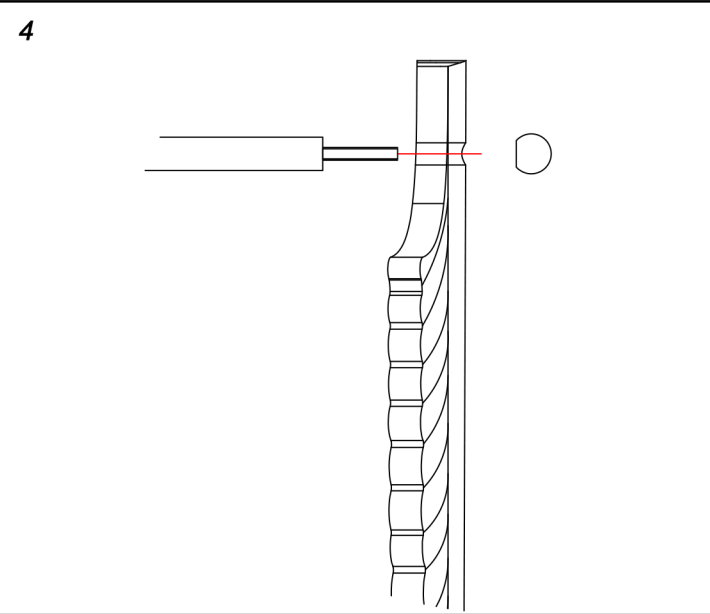

# JAMES SAID

114782 CHANDELIER VERBIER L

ASSEMBLY INSTRUCTION

This product is for indoor use only. Outdoor use could result in shock, fire or serious bodily injury or death. All wiring must be done in accordance with national and local electric codes. It is strongly recommended that you use a qualified electrician.

Turn-off the electricity supply at the main circuit panel before installing. Do not connect the electricity supply until your lamp is fully assembled and installed.

Fix the ceiling bracket to the ceiling by using mounting plugs and screws suitable to your ceiling type and take into account the weight of your luminaire.