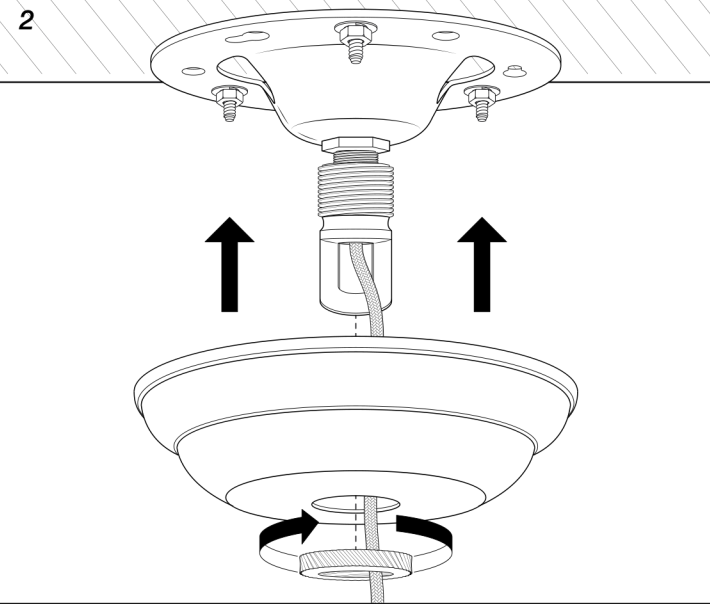

# JAMES SAID

114782 CHANDELIER VERBIER L

ASSEMBLY INSTRUCTION

This product is for indoor use only. Outdoor use could result in shock, fire or serious bodily injury or death. All wiring must be done in accordance with national and local electric codes. It is strongly recommended that you use a qualified electrician.

Turn-off the electricity supply at the main circuit panel before installing. Do not connect the electricity supply until your lamp is fully assembled and installed.

Fix the ceiling bracket to the ceiling by using mounting plugs and screws suitable to your ceiling type and take into account the weight of your luminaire.

Connect the 3 power wires according to their colours. Brown is the live wire, blue is the neutral wire, the green yellow wire is the earthwire.