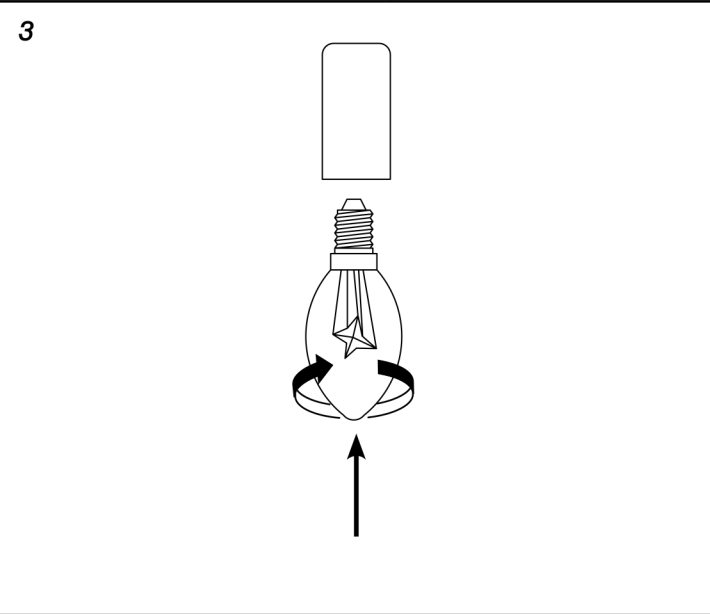

# JAMES SAID

114782 CHANDELIER VERBIER L

ASSEMBLY INSTRUCTION

This product is for indoor use only. Outdoor use could result in shock, fire or serious bodily injury or death. All wiring must be done in accordance with national and local electric codes. It is strongly recommended that you use a qualified electrician.

Turn-off the electricity supply at the main circuit panel before installing. Do not connect the electricity supply until your lamp is fully assembled and installed.

Fix the ceiling bracket to the ceiling by using mounting plugs and screws suitable to your ceiling type and take into account the weight of your luminaire.