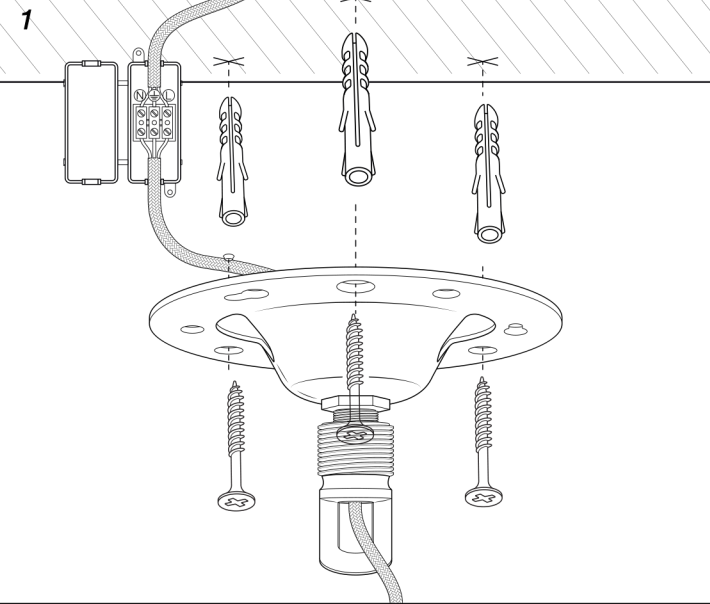

# JAMES SAID

114782 CHANDELIER VERBIER L

ASSEMBLY INSTRUCTION

This product is for indoor use only. Outdoor use could result in shock, fire or serious bodily injury or death. All wiring must be done in accordance with national and local electric codes. It is strongly recommended that you use a qualified electrician.

Turn-off the electricity supply at the main circuit panel before installing. Do not connect the electricity supply until your lamp is fully assembled and installed.

Fix the ceiling bracket to the ceiling by using mounting plugs and screws suitable to your ceiling type and take into account the weight of your luminaire.

Connect the 3 power wires according to their colours. Brown is the live wire, blue is the neutral wire, the green yellow wire is the earthwire.