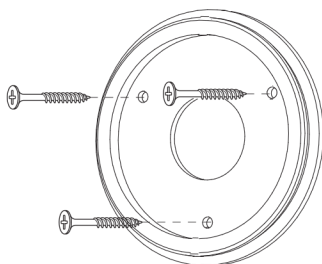

Item type

Wall Lamp

Item name

Nomad

Item no

114325

Attention! Do not connect your luminaire to electricity until it is fully assembled.

Care instructions:

1. Fix the wall plate to the wall by using wall mounting plugs and screws suitable to your wall type.

2. Connect the 3 wires according to their colours. Brown is the live wire, blue is the neutral wire, green/yellow is the earth wire.