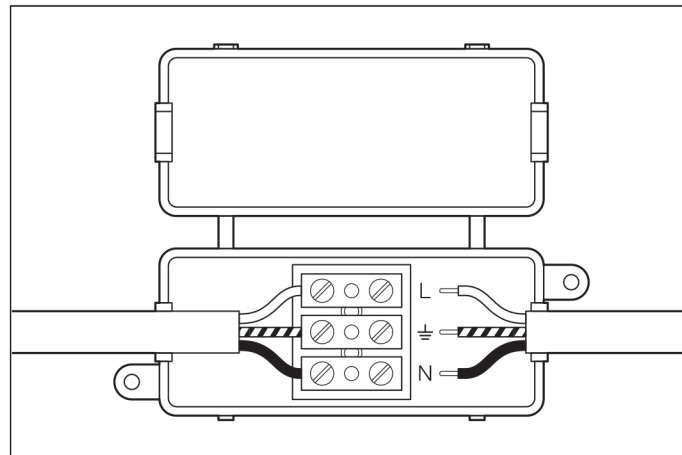

1. Fix the wall plate to the wall by using wall mounting plugs and screws suitable to your wall type.

2. Connect the 3 wires according to their colours. Brown is the live wire, blue is the neutral wire, green/yellow is the earth wire.

3. Screw the lamp on the wall plate.