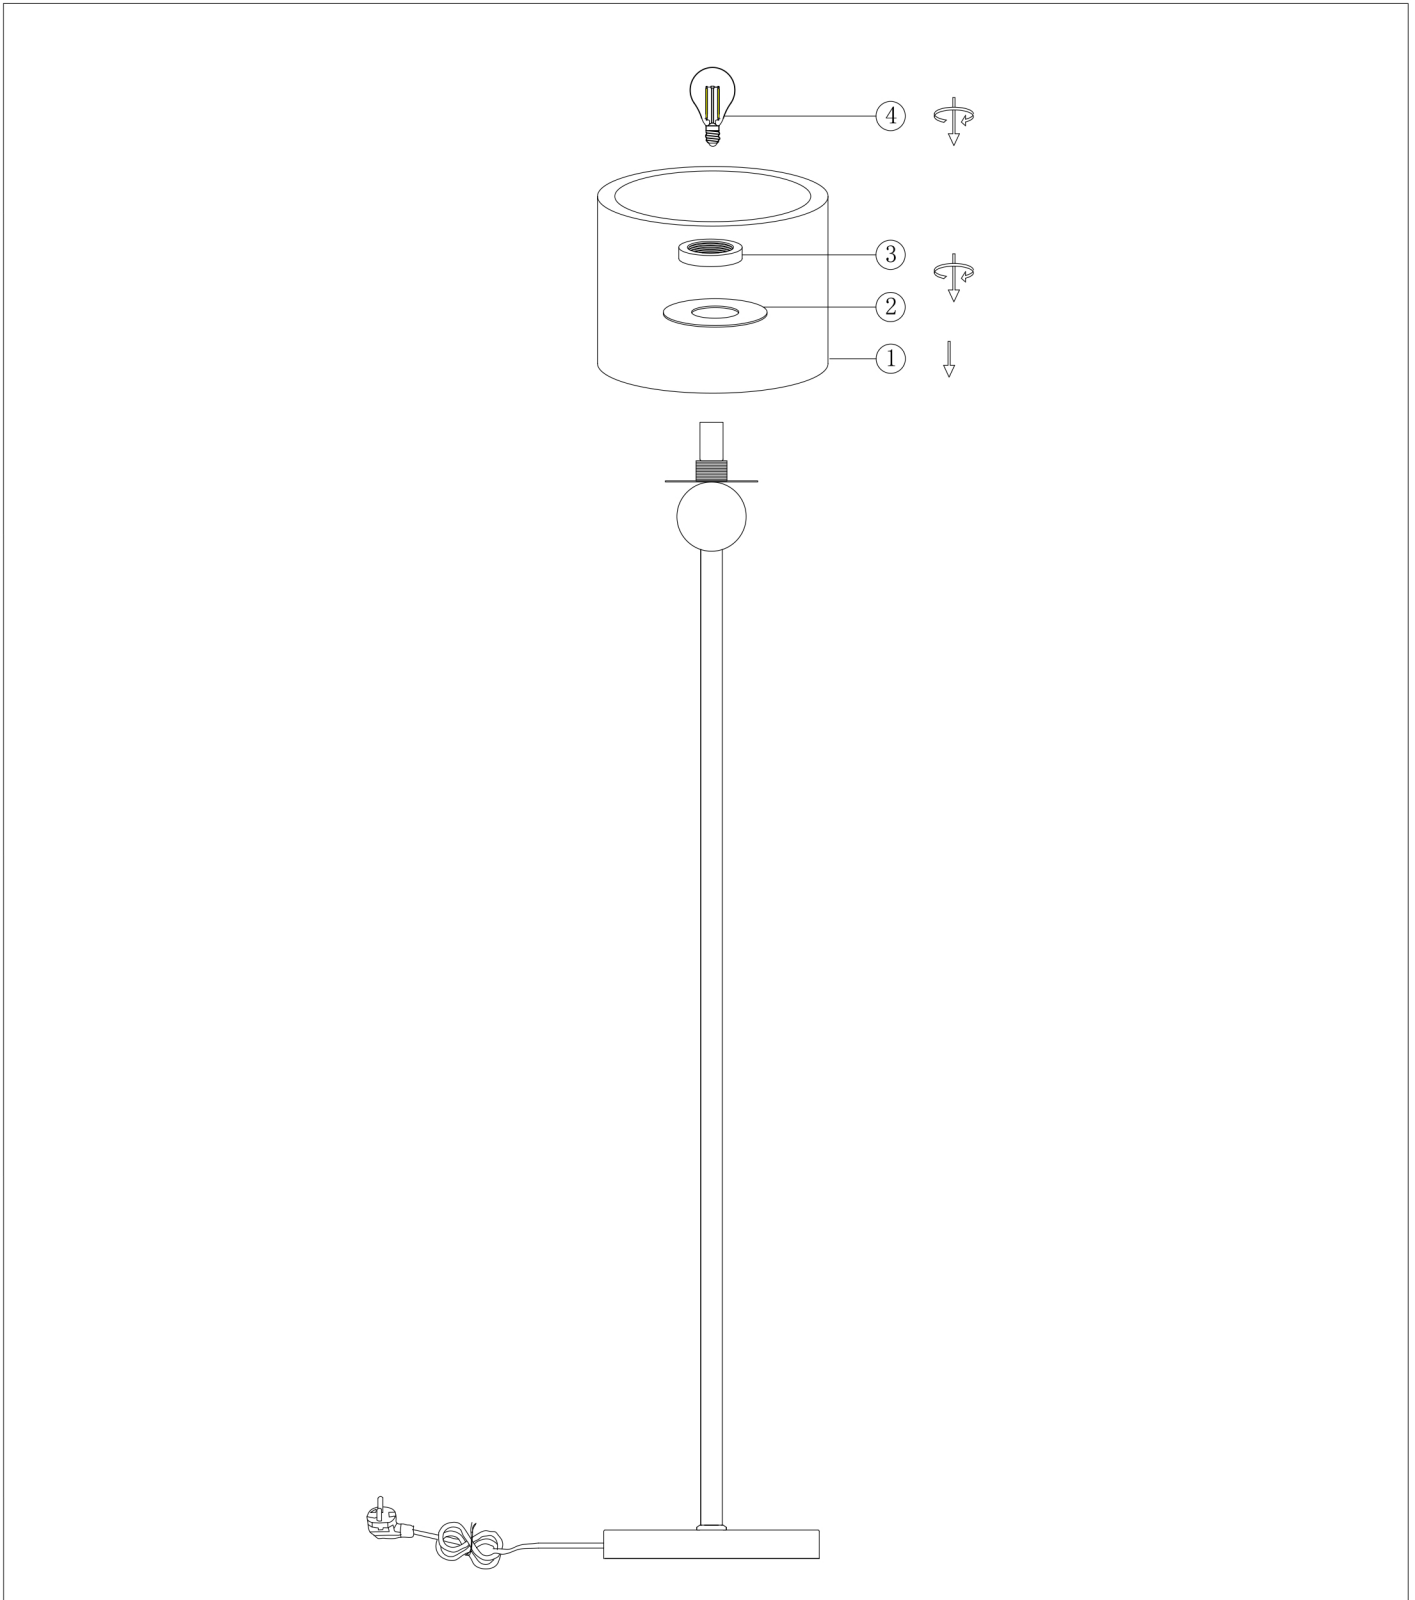

Item type
Floor Lamp

Item name
Etruscan

Item no
113975

Attention! Do not connect your luminaire to electricity until it is fully assembled.

Care instructions:

Wipe with a soft dry cloth, do not use chemicals or abrasive cleaning materials.

Eichholtz B.V.
Delfweg 52
2211 VN Noordwijkerhout
The Netherlands

🏠 www.eichholtz.com
✉ service@eichholtz.com
☎ +31 (0)252 515 850

Remove parts 2 and 3. Place the shade (1) and fix it with parts 2 and 3. Place the bulb (not included).